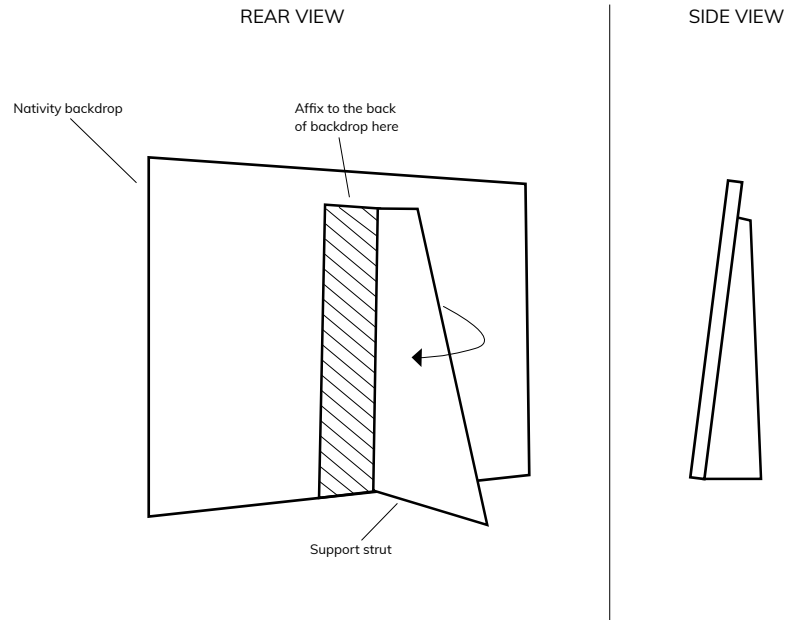

Herdy Nativity Scene Nativity scene backdrop

The Nativity Scene backdrop can be printed or mounted on card at A4 or A3 size dependent on your printer. There is a strut (right) which can be cut out and affixed to the rear of the backdrop to add support. See below diagram for mounting and support suggestion.

Support strut

This printable graphic has been provided free, from Herdy®. Download from www.herdy.co.uk/herdy-freebies. Herdy, the fun and lovable character from the Lake District, inspired by the region's cute and characterful Herdwick sheep. Everything we design and create is made to make ewe smile. Herdy does good things too, by supporting rural community projects through the Herdy Fund. To find out more visit